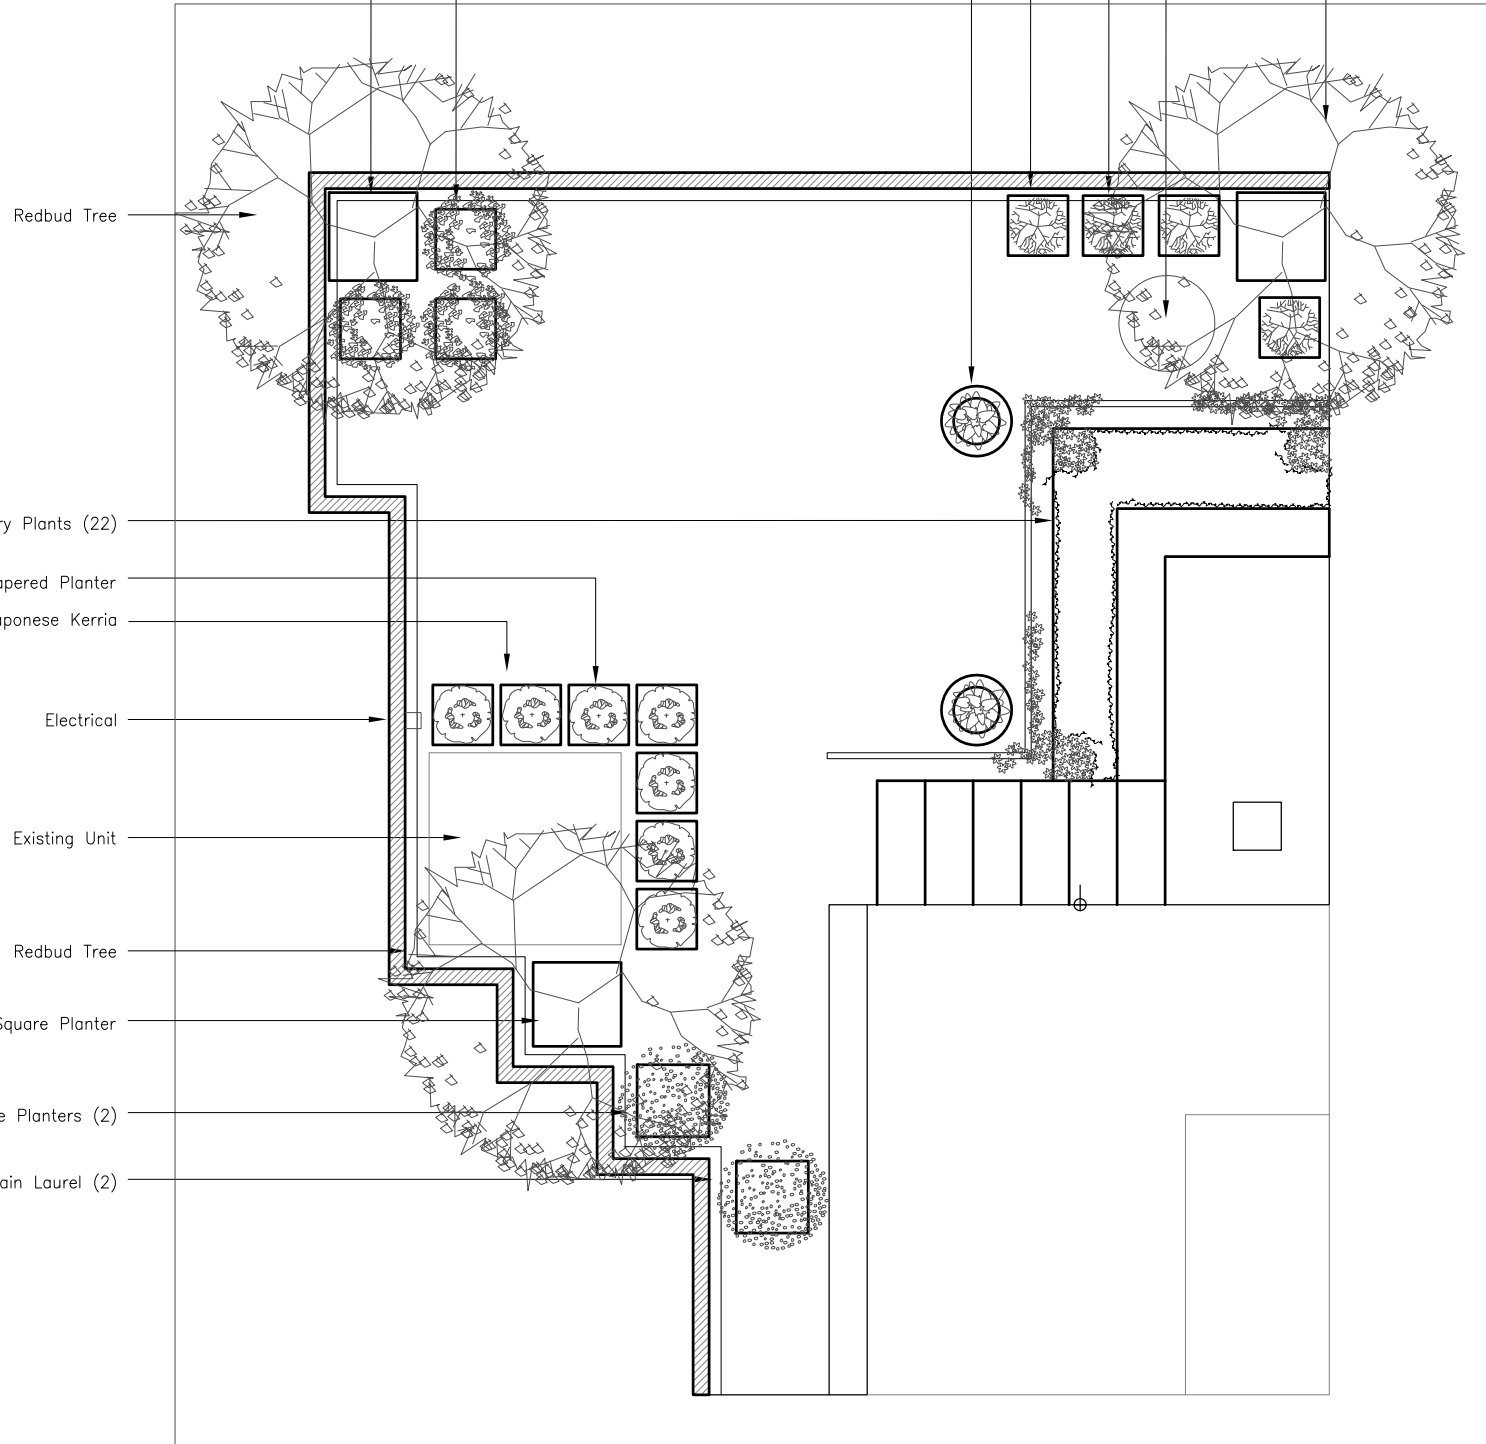

- Redbud Tree
- Existing Birdbath
- Redtwig Dogwood (4)
- 15" Fiberglass Tapered Planter
- Existing Urns
- Japanese Pieris (3)
- 22" Fiberglass Square Planter

- 8" Bearberry Plants (22)
- 15" Fiberglass Tapered Planter
- Japanese Kerria
- Electrical
- Existing Unit
- Redbud Tree
- 22" Fiberglass Square Planter
- 18" Fiberglass Square Planters (2)
- Mountain Laurel (2)

PLANT SPECIALISTS, LLC
 42 - 25 VERNON BOULEVARD
 L.I.C., NEW YORK 11101
 P 718-392-9404 F 718-706-1169
 www.plantspecialists.com

1

Planting Layout

Colasanti
 288 West 12th

Set: Concept Design A
 Title: Backyard Space
 Scale: 1/4" = 1'-0"
 Date: 5-1-08
 Drawn: ap