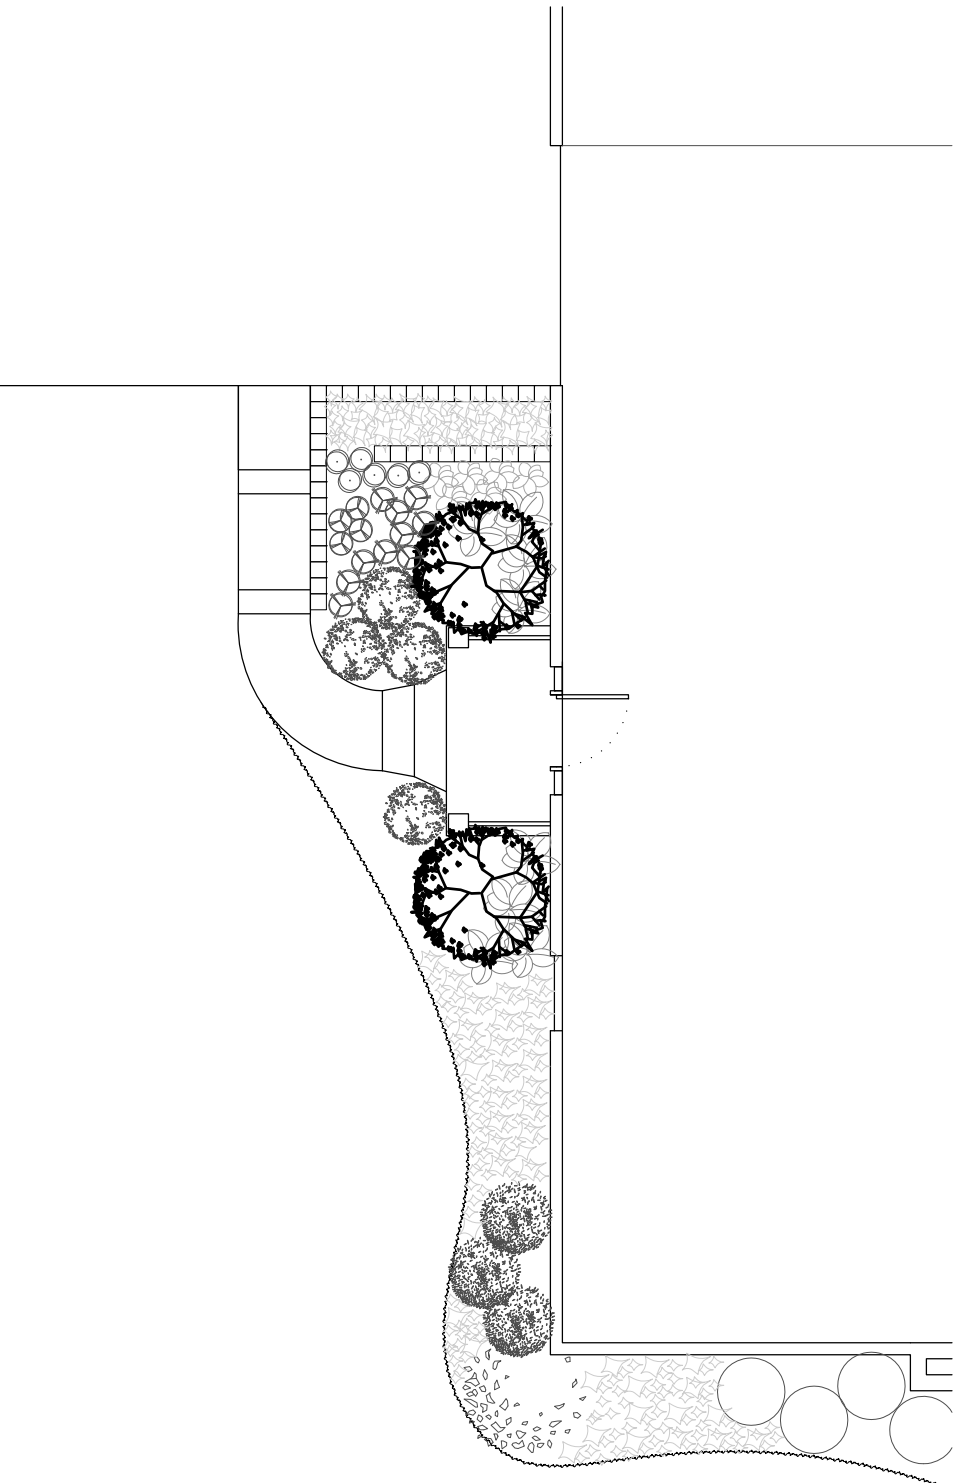

1

Layout Plan

Pack

Set:

Title: Concept Layout

Scale: $\frac{1}{8}$ " = 1'-0"

Date: 10-10-08

Drawn: ap